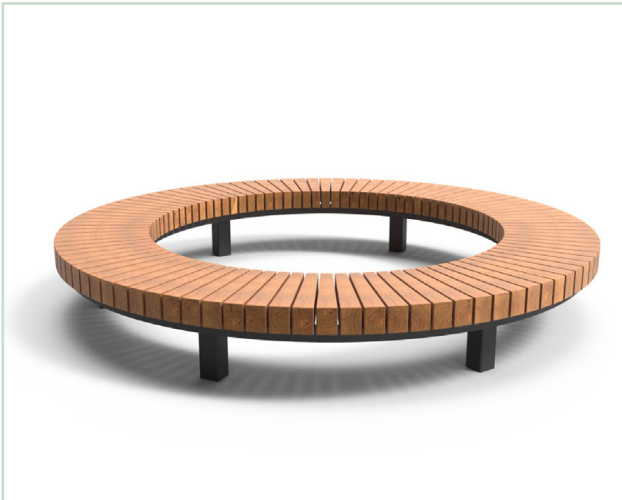

The Plane tree bench is a meticulously designed circular bench, with a variety of different backrest options.

Available with or without backrest, the 100% FSC-certified hardwood has a beautiful finish, and will stand the test of time across all seasons.

## Product details

|                      |   |
|----------------------|---|
| <b>Product name</b>  | Plane tree bench  |
| <b>Product code</b>  | VEC240  |
| <b>Bench surface</b> | FSC 100% hardwood   |
| <b>Frame</b>         | Steel, hot-dip galvanised to BS EN ISO 1461:2009 and two-layer powder coated in RAL colour of your choice |

### Product details

|                       |                  |
|-----------------------|------------------|
| <b>Product series</b> | Plane tree bench |
| <b>Product code</b>   | VEC240a          |
| <b>Diameter</b>       | Ø 3000 mm        |
| <b>Height</b>         | 460 mm           |

### Product details

|                       |                  |
|-----------------------|------------------|
| <b>Product series</b> | Plane tree bench |
| <b>Product code</b>   | VEC240b          |
| <b>Diameter</b>       | Ø 3000 mm        |
| <b>Height</b>         | 860 mm           |