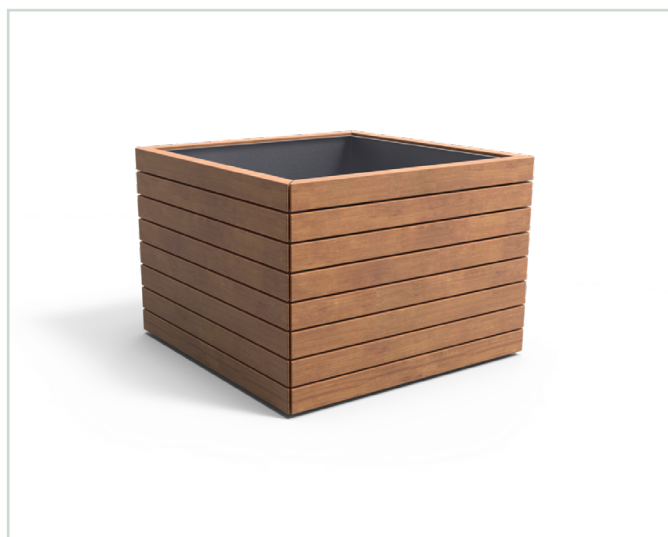

Planters are a great way to bring greenery to urban environments.

The Superbe planter features an aesthetically pleasing and practical 100% FSC certified hardwood.

Product details

Product name	Superbe Planter
Product code	VEC280
Standard finish	FSC 100% hardwood untreated

Dimensions

Length	1000, 1200, or 1500mm
Width	1000, 1200, or 1500mm
Height	1050mm