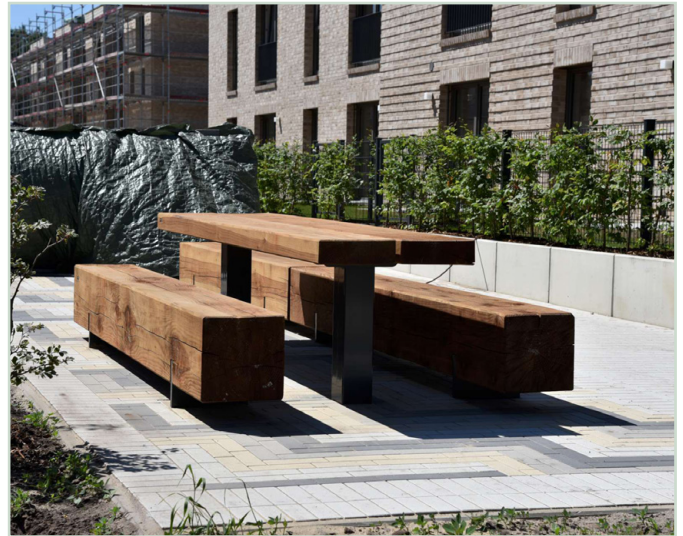

The Pure II picnic set uses douglas wood with a natural appearance to provide a distinctive, testural look and feel.

With 100% FSC-certified wood, the knots and cracks of the timber are left in. The bench is sturdy and built for years of outdoor use.

Product details

Product name	Pure picnic set II
Product code	VEC232
Bench surface	Preserved Dutch douglas wood
Frame	Hot-dip galvanised to BS EN ISO 1461:2009 and two-layer powder coated in RAL colour of your choice

Dimensions

Table length	3000mm
Table width	710mm
Table height	800mm
Bench length	3000mm
Bench width	350mm
Bench height	460mm
Total width	1410mm