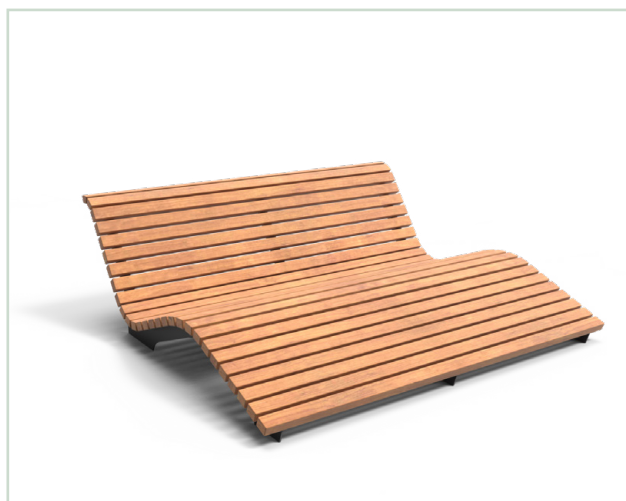

Lounger duo

Product details

Product series	Notaris
Product code	VEC216b
Length	1800mm
Width	1636mm
Height	625mm