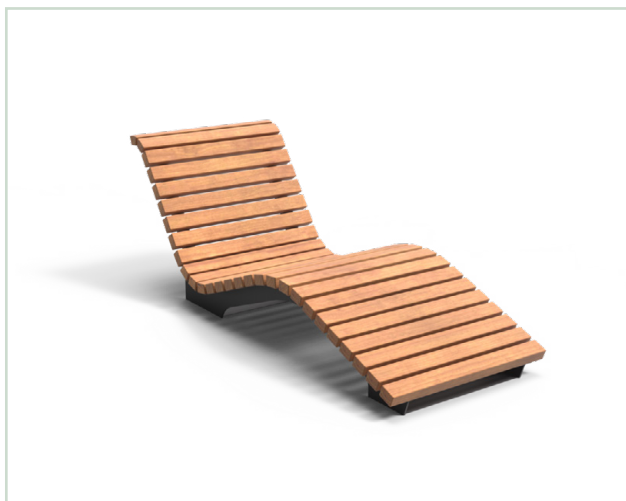

Lounger

Product details

Product series	Notaris
Product code	VEC216a
Length	650mm
Width	1636mm
Height	625mm