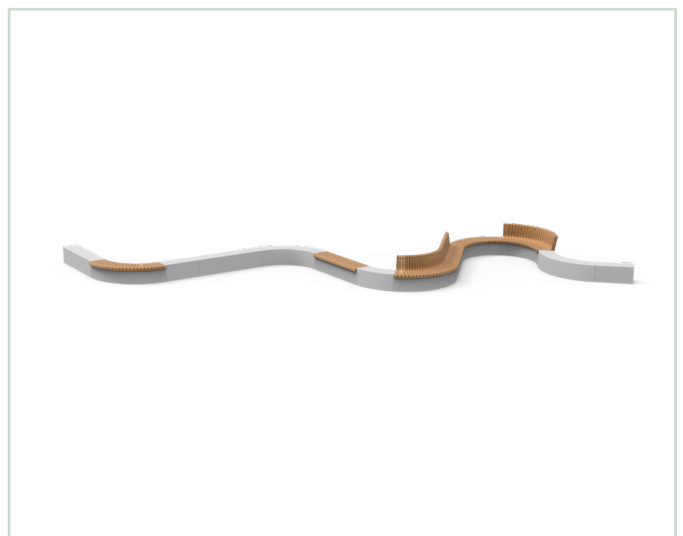

The Grid Element combines durable concrete and wood, with curved elements and backrest options.

Hard wearing benches for urban areas. Use a combination of Grid Element benches to create any desired outdoor seating area.

Product details

Product name	Grid Element
Product code	VEC213
Bench surface	FSC 100% hardwood, untreated
Bench base	Concrete, natural grey

Variation codes

Grid Element 1	VEC213a
Grid Element 2	VEC213b
Grid Element 3	VEC213c
Grid Element 4	VEC213d
Grid Element 5	VEC213e
Grid Element 6	VEC213f
Grid Element 7	VEC213g
Grid Element 8	VEC213h
Grid Element 9	VEC213i
Grid Element 10	VEC213j

Grid Element 1

Product details

Product series	Grid Element
Product code	VEC213a
Length	1000mm
Width	440mm
Height	460mm

Grid Element 2

Product details

Product series	Grid Element
Product code	VEC213b
Length	2000mm
Width	440mm
Height	460mm

Grid Element 3

Product details

Product series	Grid Element
Product code	VEC213c
Length	1057mm
Width	440mm
Height	460mm
Angle	45°

Grid Element 4

Product details

Product series	Grid Element
Product code	VEC213d
Length	1500mm
Width	440mm
Height	460mm
Angle	90°