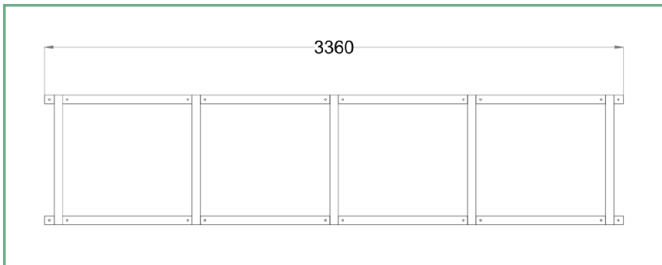

The Toast rack is a traditional and secure horizontal bike stand.

It is suited to the widest range of bicycle types and available in a range of finishes and colours for both outdoor and indoor installation.

3D view

Plan view

Front elevation

Side elevation

## Product details

<b>Product name</b>	Toast bike rack
<b>Product code</b>	VEC106
<b>Fixing</b>	Surface mounted
<b>Capacity</b>	2 bicycles per hoop
<b>Standard Finish</b>	Hot-dip galvanised to BS EN ISO 1461:2009
<b>Configuration</b>	2, 3, 4, or 5 hoop