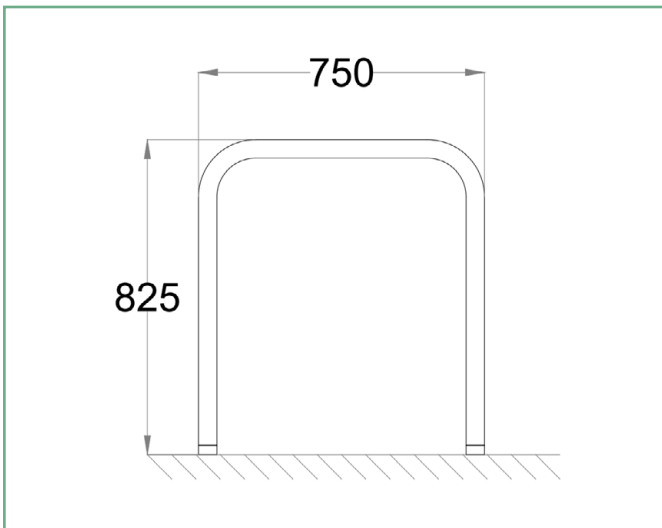

3D view

Plan view

Front elevation

Side elevation

## Product details

<b>Product name</b>	Toast bike rack
<b>Product code</b>	VEC106
<b>Fixing</b>	Surface mounted
<b>Capacity</b>	2 bicycles per hoop
<b>Standard Finish</b>	Hot-dip galvanised to BS EN ISO 1461:2009
<b>Configuration</b>	2, 3, 4, or 5 hoop