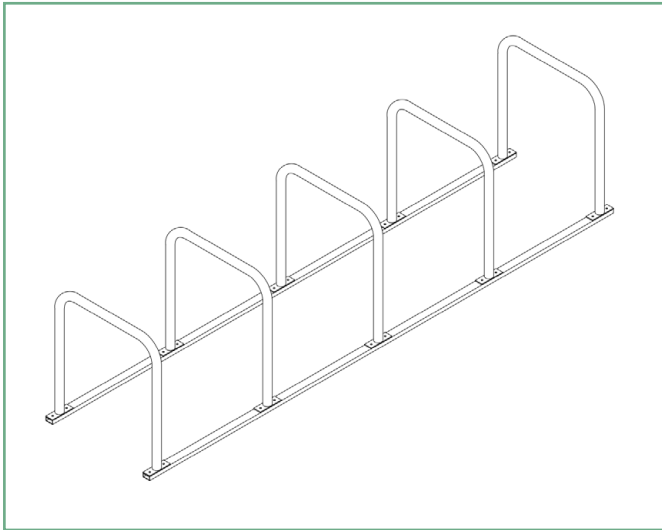

The Toast rack is a traditional and secure horizontal bike stand.

It is suited to the widest range of bicycle types and available in a range of finishes and colours for both outdoor and indoor installation.

3D view

Plan view

Front elevation

Side elevation

## Product details

<b>Product name</b>	Toast bike rack
<b>Product code</b>	VEC106
<b>Fixing</b>	Surface mounted
<b>Capacity</b>	2 bicycles per hoop
<b>Standard Finish</b>	Hot-dip galvanised to BS EN ISO 1461:2009
<b>Configuration</b>	2, 3, 4, or 5 hoop