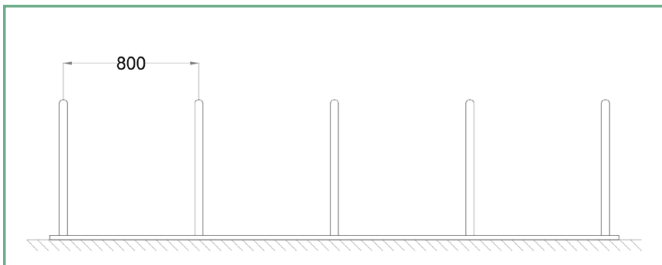

The Toast rack is a traditional and secure horizontal bike stand.

It is suited to the widest range of bicycle types and available in a range of finishes and colours for both outdoor and indoor installation.

3D view

Plan view

Front elevation

Side elevation

## Product details

<b>Product name</b>	Toast bike rack
<b>Product code</b>	VEC106
<b>Fixing</b>	Surface mounted
<b>Capacity</b>	2 bicycles per hoop
<b>Standard Finish</b>	Hot-dip galvanised to BS EN ISO 1461:2009
<b>Configuration</b>	2, 3, 4, or 5 hoop