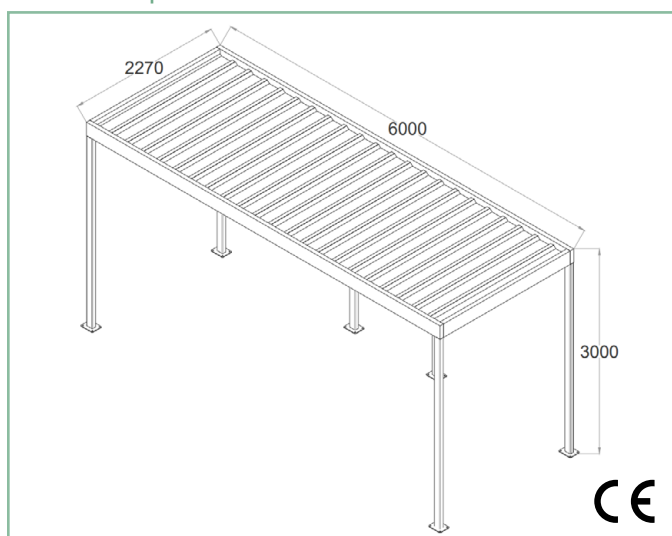

The Cubic is an adaptable, purpose-built solution for outdoor bicycle storage.

Our modular design provides a highly customisable, fully open cycle shelter capable of storing any number of bicycles.

Cubic Open VEC139

Product details

Product name	Cubic Open Shelter
Product code	VEC139
Fixing	Surface mounted/root fixed
Capacity	Unlimited modular capacity
Bike racks	Any Turvec bike rack
Access	Open
Compliance	EN-1090 CE Mark

Standard finish

Frame	Hot-dip galvanised to BS EN ISO 1461:2009
Roof sheets	Profile powder coated
Drainage	Integrated within frame

Optional finishes

Frame	Powder coated to any RAL colour
Roof	Green sedum roof
Lighting	LED lighting

Dimensions

Standard module height	2400mm
Two-tier module height	3000mm
Width per module (double sided)	6000mm
Width per module (single sided)	4040mm
Depth per module	2210mm
Green Sedum roof	+100mm height