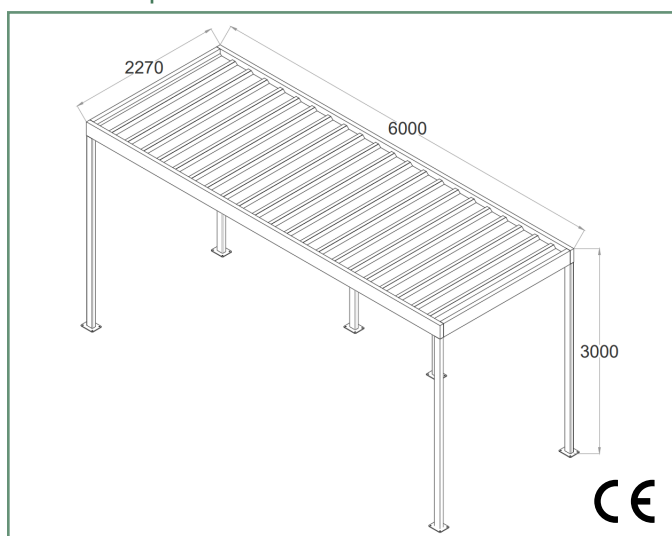

The Cubic is an adaptable, purpose-built solution for outdoor bicycle storage.

Our modular design provides a highly customisable, fully open cycle shelter capable of storing any number of bicycles.

Cubic Open VEC139

Product details

Product name	Cubic Open Shelter
Product code	VEC139
Fixing	Surface mounted/root fixed
Capacity	Unlimited modular capacity
Bike racks	Any Turvec bike rack
Access	Open
Compliance	EN-1090 CE Mark
Max. roof load	58 kg/m ²

Standard finish

Frame	Hot-dip galvanised to BS EN ISO 1461:2009
Roof sheets	Profile powder coated
Drainage	Integrated within frame

Optional finishes

Frame	Powder coated to any RAL colour
Roof	Green sedum roof
Lighting	LED lighting

Dimensions

Standard module height	2400mm
Two-tier module height	3000mm
Width per module (double sided)	6000mm
Width per module (single sided)	4040mm
Depth per module	2210mm
Green Sedum roof	+100mm height