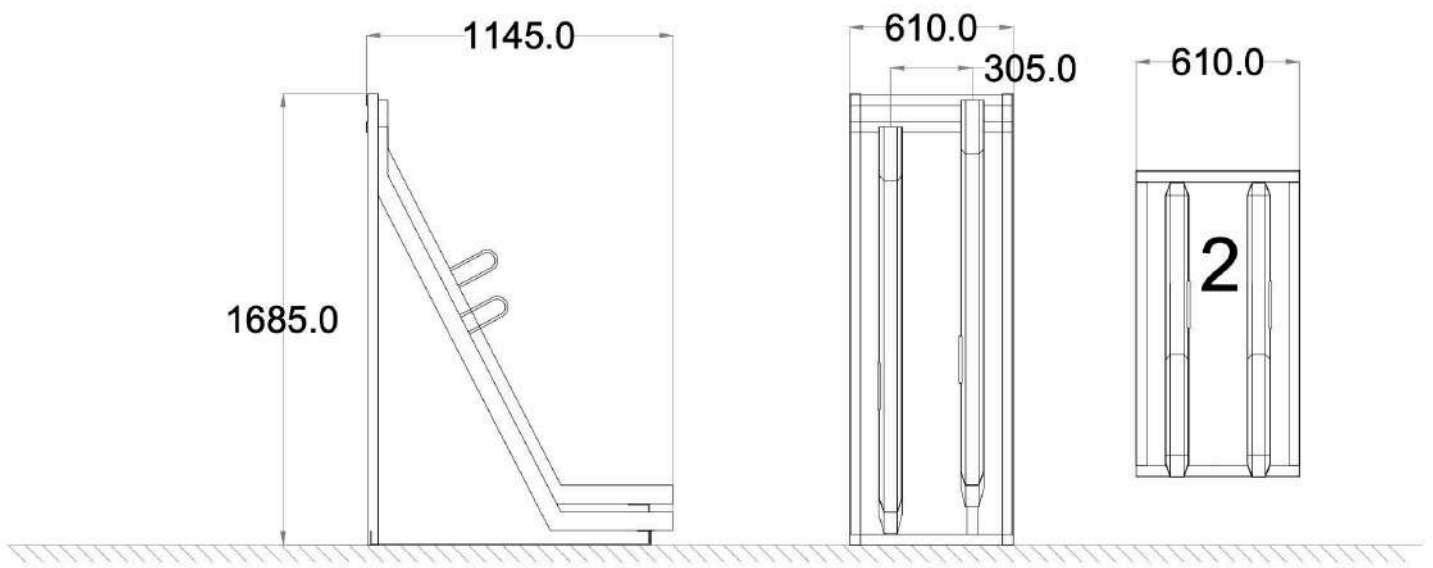

Semi-vertical bike parking

Space-efficient cycle racks for compact spaces. Semi-vertical racks offer a compact and functional solution for cycle stores with limited depth or height.

Product Detail

Features

- Space-saving layout
- Wheel supports
- Locking points
- Modules manufactured to suit capacity requirements
- Modules fix together resulting in no loss in spacing

Specification

Capacity	2-12 bicycles
Finish	Galvanised
Dimensions	1145mm x 1685mm
Fixing	Surface mounted