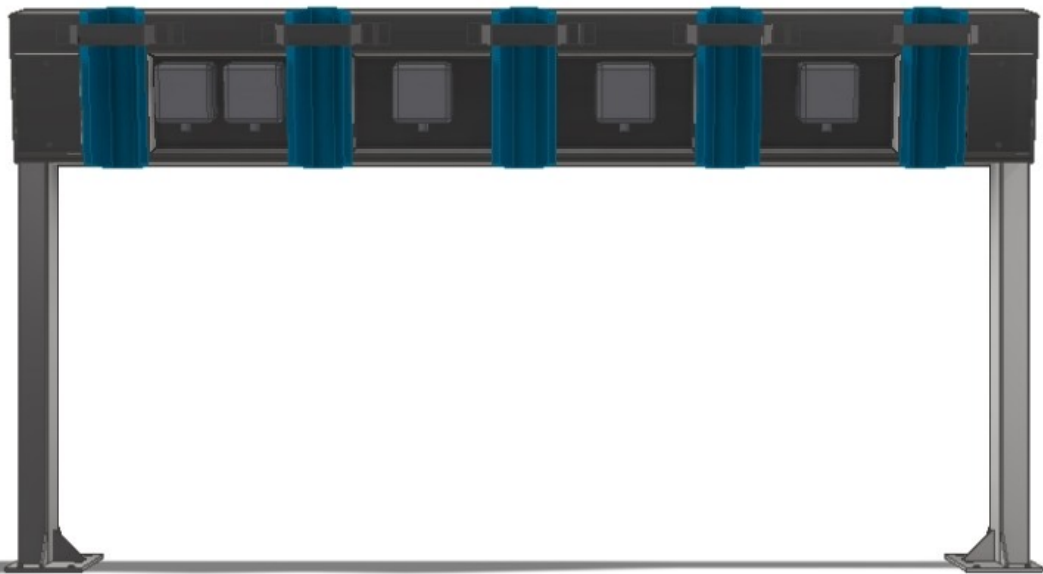

Designed for dockless electric scooters

Electric scooter docking stations are designed to provide a secure parking & charging solution for personal and dockless hire scooter.

Electric charging points for scooters when parked. IP66 rated sockets.

Features

- Galvanised and colour powder coated as standard.
- Secure housing for battery charging
- Lockable scooter storage
- Custom branding

Specification

Capacity	5 scooters per unit 4
Lead Time	4 weeks