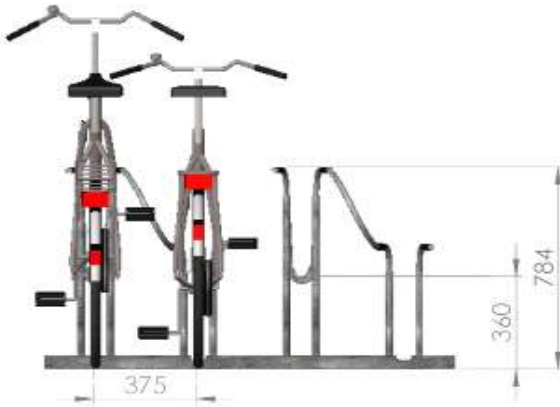

The Cobra cycle rack is a security focused, high-density design

Certified and tested with FietsParKeur, the Cobra provides space-efficient and secure storage for multiple bicycles.

Dimensions

Single sided staggered layout

Features

- FietsParKeur certified
- Rubber protective sleeves 375mm & 400mm spacing

Specification

Capacity	2 bicycle minimum
Min. Ceiling	Not applicable
Lead Time	8 weeks