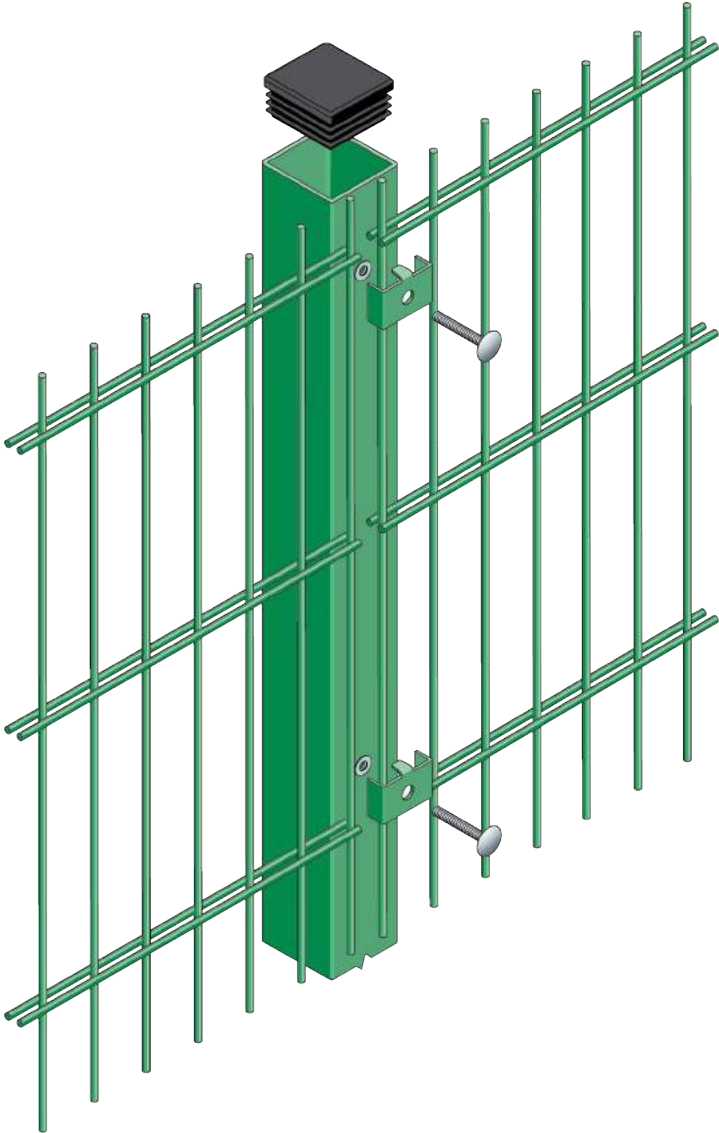

Secure cycle caging

Vandal proof, secure caging provides a lockable enclosure for bikes that can be installed internally or externally in any layout.

Dimensions

Features

- Galvanised and colour powder coated as standard.
- Available with our without gates in any configuration.
- Adaptable heights and lengths.