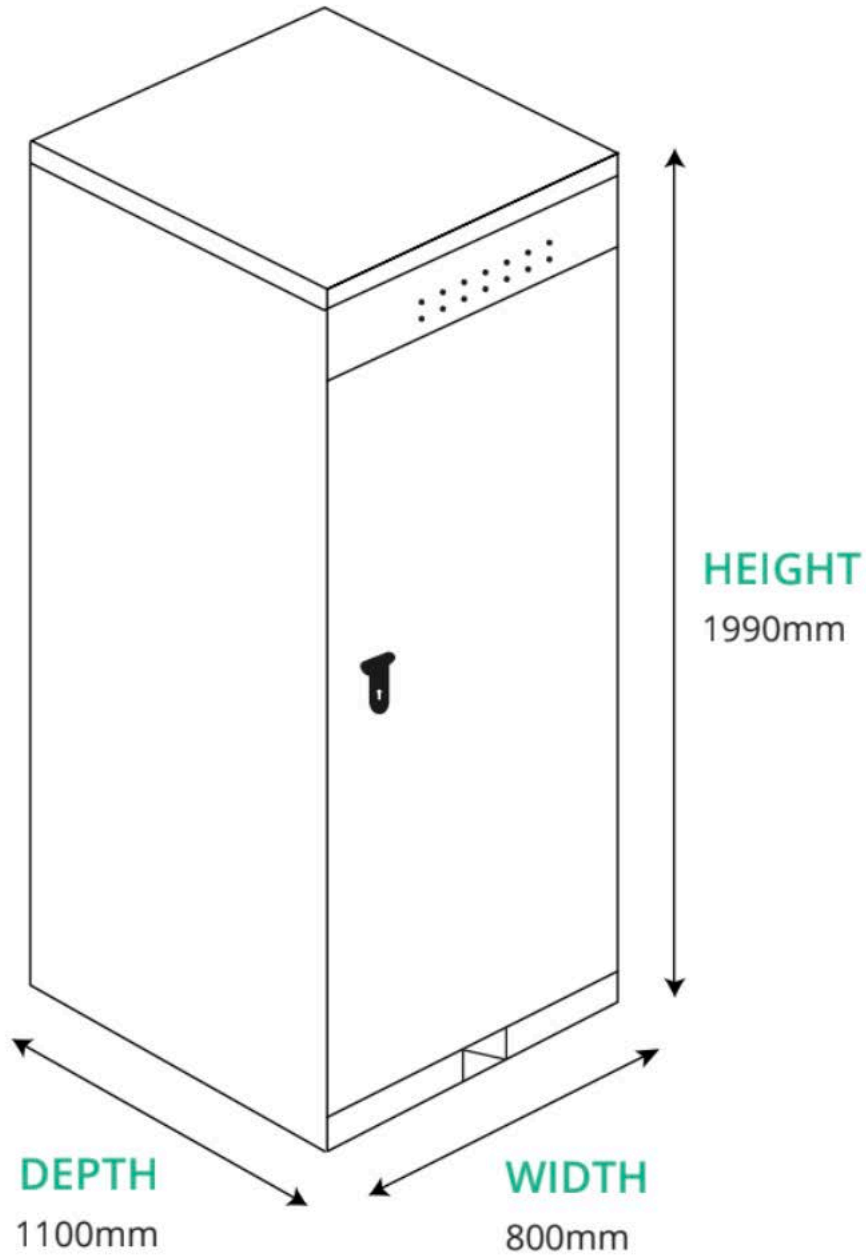

Secure, durable bike storage.

Turvec's lockable bike box is a secure storage solution suitable for internal and external spaces. Designed to house one bike.

### Specification

Capacity	1 bike
Min. Ceiling	2000mm (6'11")
Centre Spacing	(see dimensions)
Aisle Width	1500mm (4'11")
Lead Time	4-6 weeks