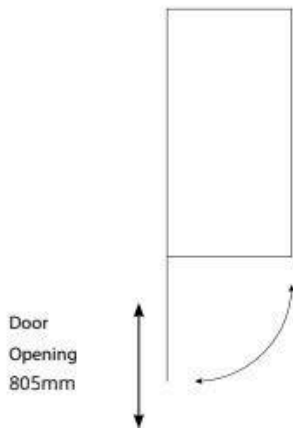

Secure, durable bike storage.

Turvec's lockable bike box is a secure storage solution suitable for internal and external spaces.

Dimensions

TECHNICAL DIMENSIONS

OVERALL DIMENSIONS

Height (H)	1205mm
Width (W)	855mm
Depth (D)	1900mm

Weight	115KG
--------	-------

Door Space	1115 x 755mm
------------	--------------

Features

- Powder coated finish
- 10 year warranty
- Ventilation system

Specification

Capacity	1 bike
Min. Ceiling Centre Spacing Aisle Width	
Lead Time	4-6 weeks