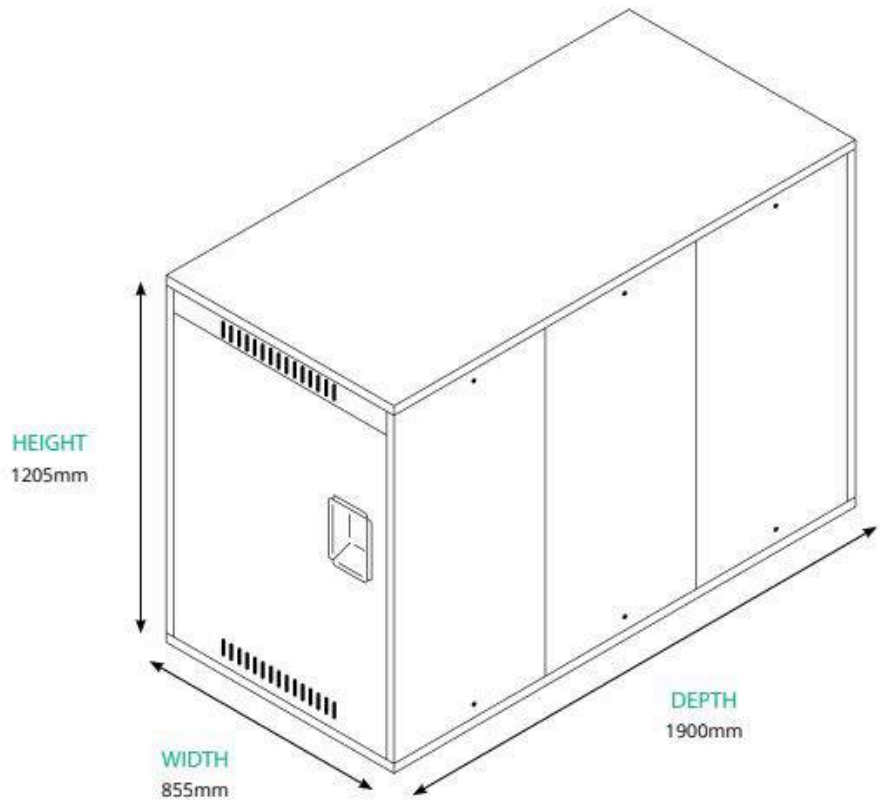

Secure, durable bike storage.

Turvec's lockable bike box is a secure storage solution suitable for internal and external spaces.

Dimensions

TECHNICAL DIMENSIONS

OVERALL DIMENSIONS

Height (H)	1205mm
Width (W)	855mm
Depth (D)	1900mm

Weight	115KG
--------	-------

Door Space	1115 x 755mm
------------	--------------

Features

- Powder coated finish
- 10 year warranty
- Ventilation system

Specification

Capacity	1 bike
Min. Ceiling Centre Spacing Aisle Width	
Lead Time	4-6 weeks