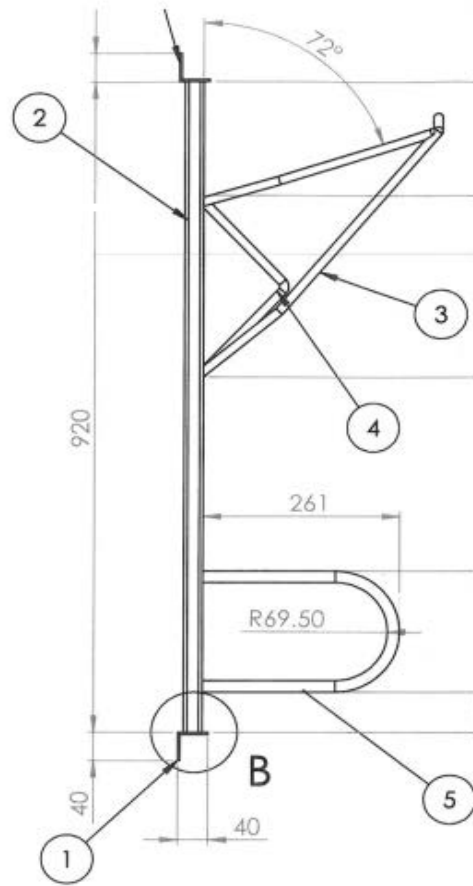

A secure and cyclist-friendly vertical rack.

Supportive grip for the bicycle wheel and heavy-duty locking point for easy access with a single d-lock.

Dimensions

Features

- Secure locking point
- Rubber coated wheel support
- Reccomended staggered 305mm spacing

Specification

Capacity	1 bicycle per rack
Min. Ceiling	2100mm
Lead Time	2-4 weeks