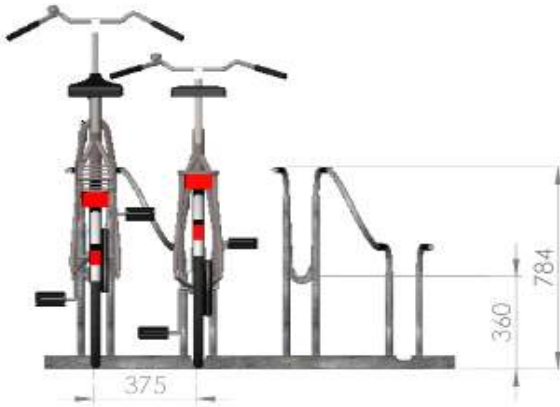

The Cobra cycle rack is a Secured by Design accredited bicycle parking system.

Certified and tested with Secured by Design and Sold Secure, the Cobra provides space-efficient and secure storage for multiple bicycles.

Dimensions

Single sided staggered layout

Features

- Secured by Design & Sold Secure certified
- Rubber protective sleeves
- Fietsparkeur certified
- 375mm spacing

Specification

Capacity	2 bicycle minimum
Min. Ceiling	Not applicable
Lead Time	8 weeks