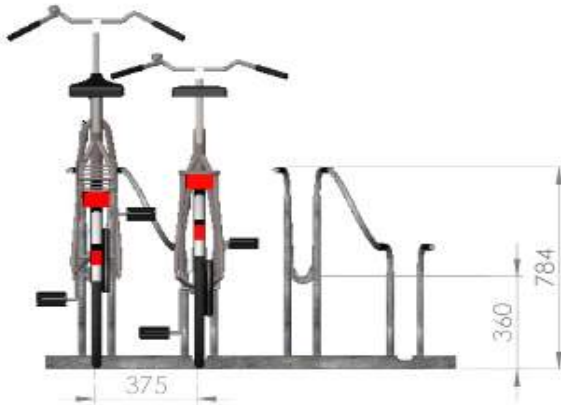

The Cobra cycle rack is a security focused, high-density design

Certified and tested with Sold Secure, the Cobra provides space-efficient and secure storage for multiple bicycles.

Dimensions

Single sided staggered layout

Features

Fietsparkeur & Sold Secure certified

Rubber protective sleeves

375mm & 400mm spacing

Specification

Capacity	2 bicycle minimum
Min. Ceiling	Not applicable
Lead Time	8 weeks